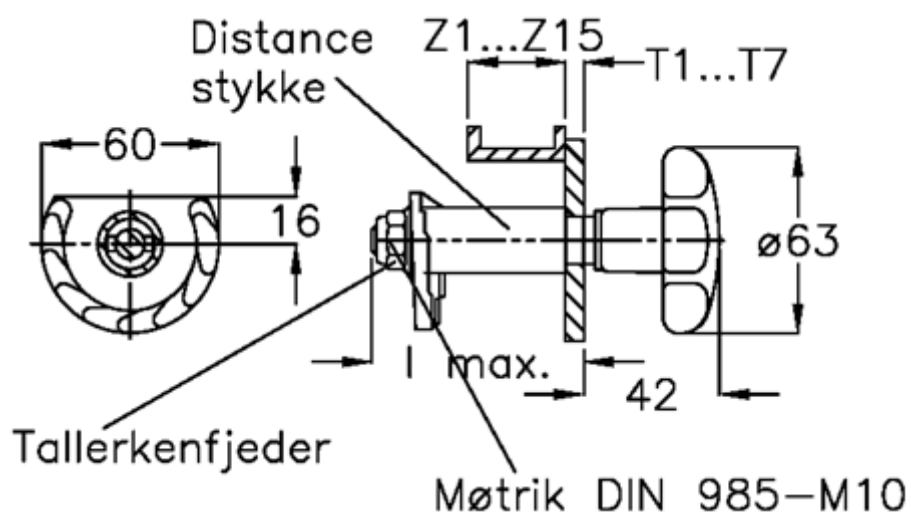

Data Sheet

Article number: 20894711

Description: E+G Door lock
GN 117-SG-T7-Z11

Measures

Cam thickness = 30-39